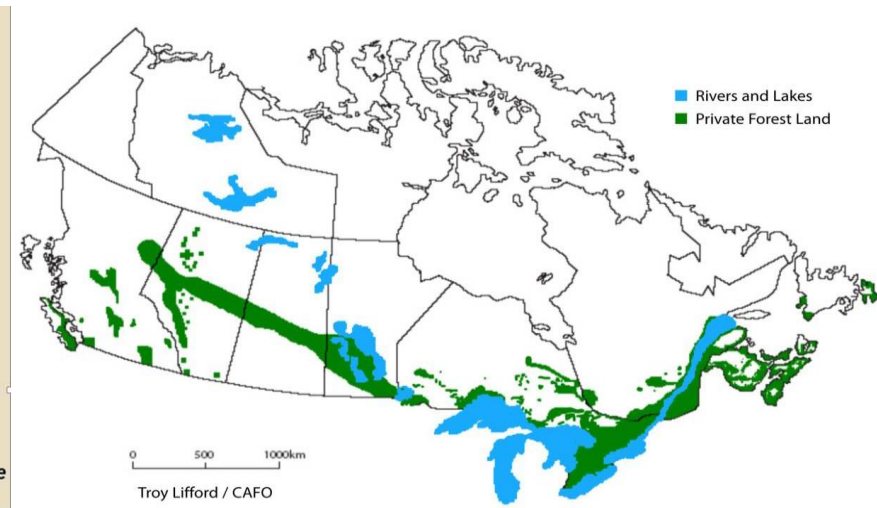

Company map and private forest land in Canada

TimberWest

Stewardship that creates value

- BC is 95% public forest
- Canada is 90% public forest
- Ownership type influences management and therefore must be considered in policy